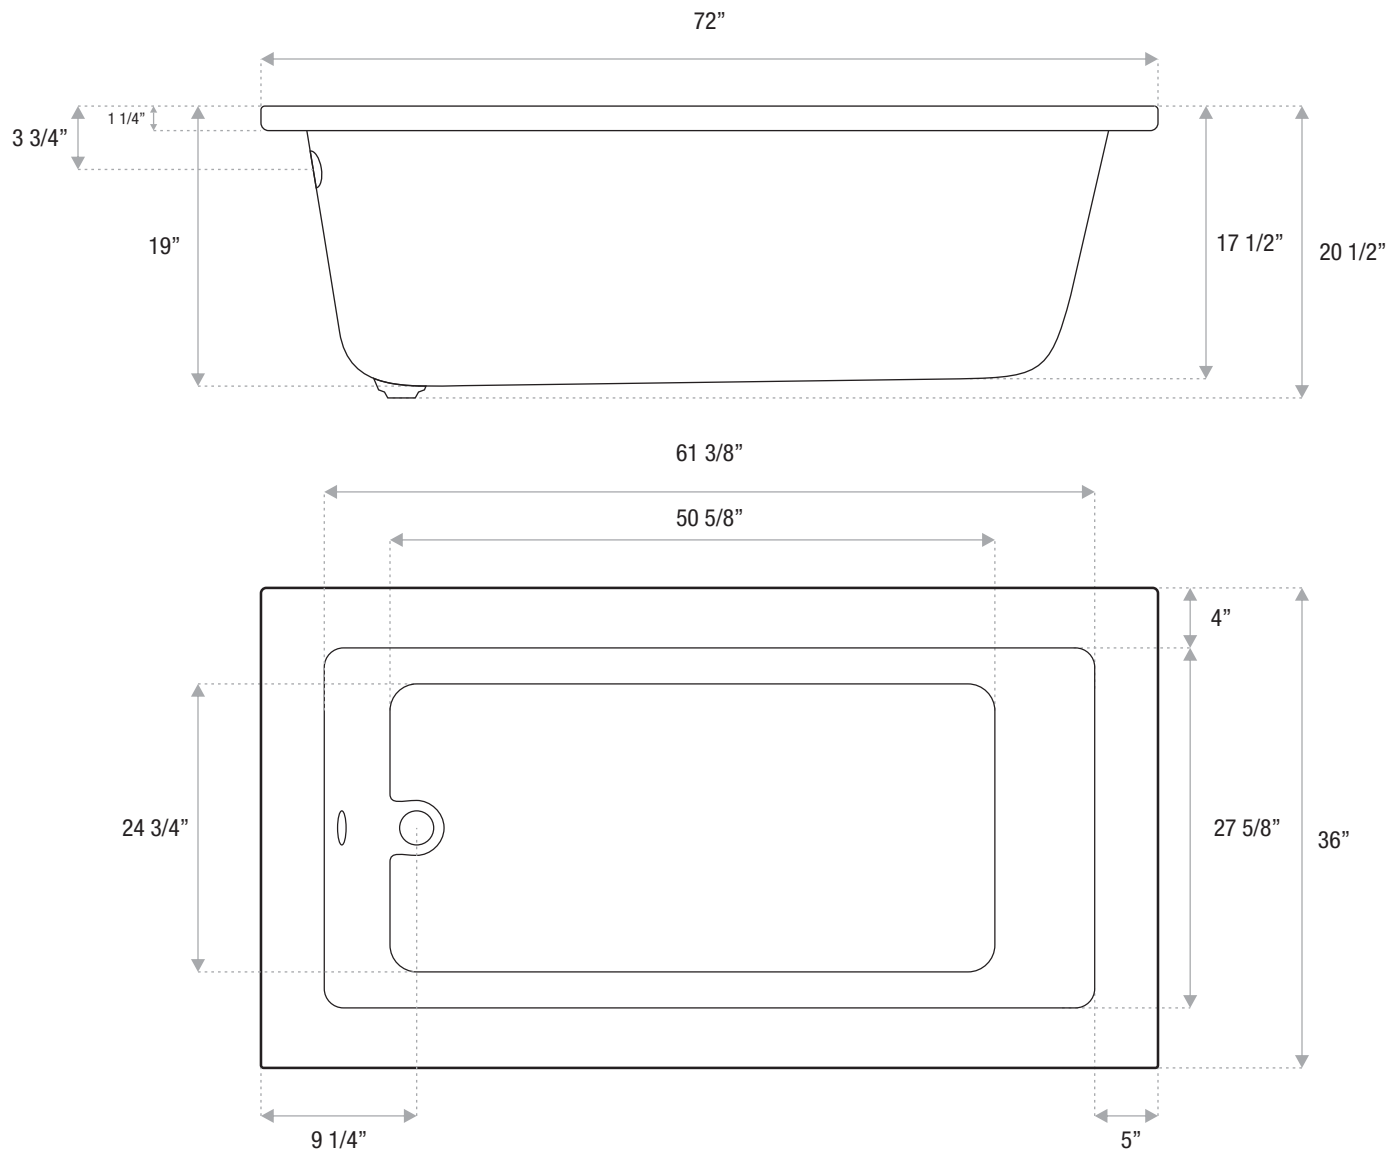

DETAILS

- **Shape:** rectangle
- **Type:** acrylic
- **Finish:** high gloss
- **Freestanding:** no
- **Drop-in:** yes
- **Skirted:** no
- **Water jets:** yes
- **Air jets:** yes
- **Empty weight:** 87
- **Gallons to fill:** 65
- **Faucet type:** deck/wall
- **Special colors and finishes:** no
- **EverWarm heat exchange:** yes

ZEN ACRYLIC

DROP-IN TUB

72 x 36 x 21

Modern Zen style with clean lines and sophistication. Available as a soaking tub or with air or water jets, or keep your bath warmer longer with our EverWarm heat exchange system.

JETSTREAM WORKS

60x36x21	60x42x21	66x36x21	72x36x21	72x42x21
----------	----------	----------	----------	----------

DETAILS

- **Shape:** rectangle
- **Type:** acrylic
- **Finish:** high gloss
- **Freestanding:** no
- **Drop-in:** yes
- **Skirted:** no
- **Water jets:** yes
- **Air jets:** yes
- **Empty weight:** 87
- **Gallons to fill:** 65
- **Faucet type:** deck/wall
- **Special colors and finishes:** no
- **EverWarm heat exchange:** yes

ZEN ACRYLIC

DROP-IN TUB

72 x 42 x 21

Modern Zen style with clean lines and sophistication. Available as a soaking tub or with air or water jets, or keep your bath warmer longer with our EverWarm heat exchange system.