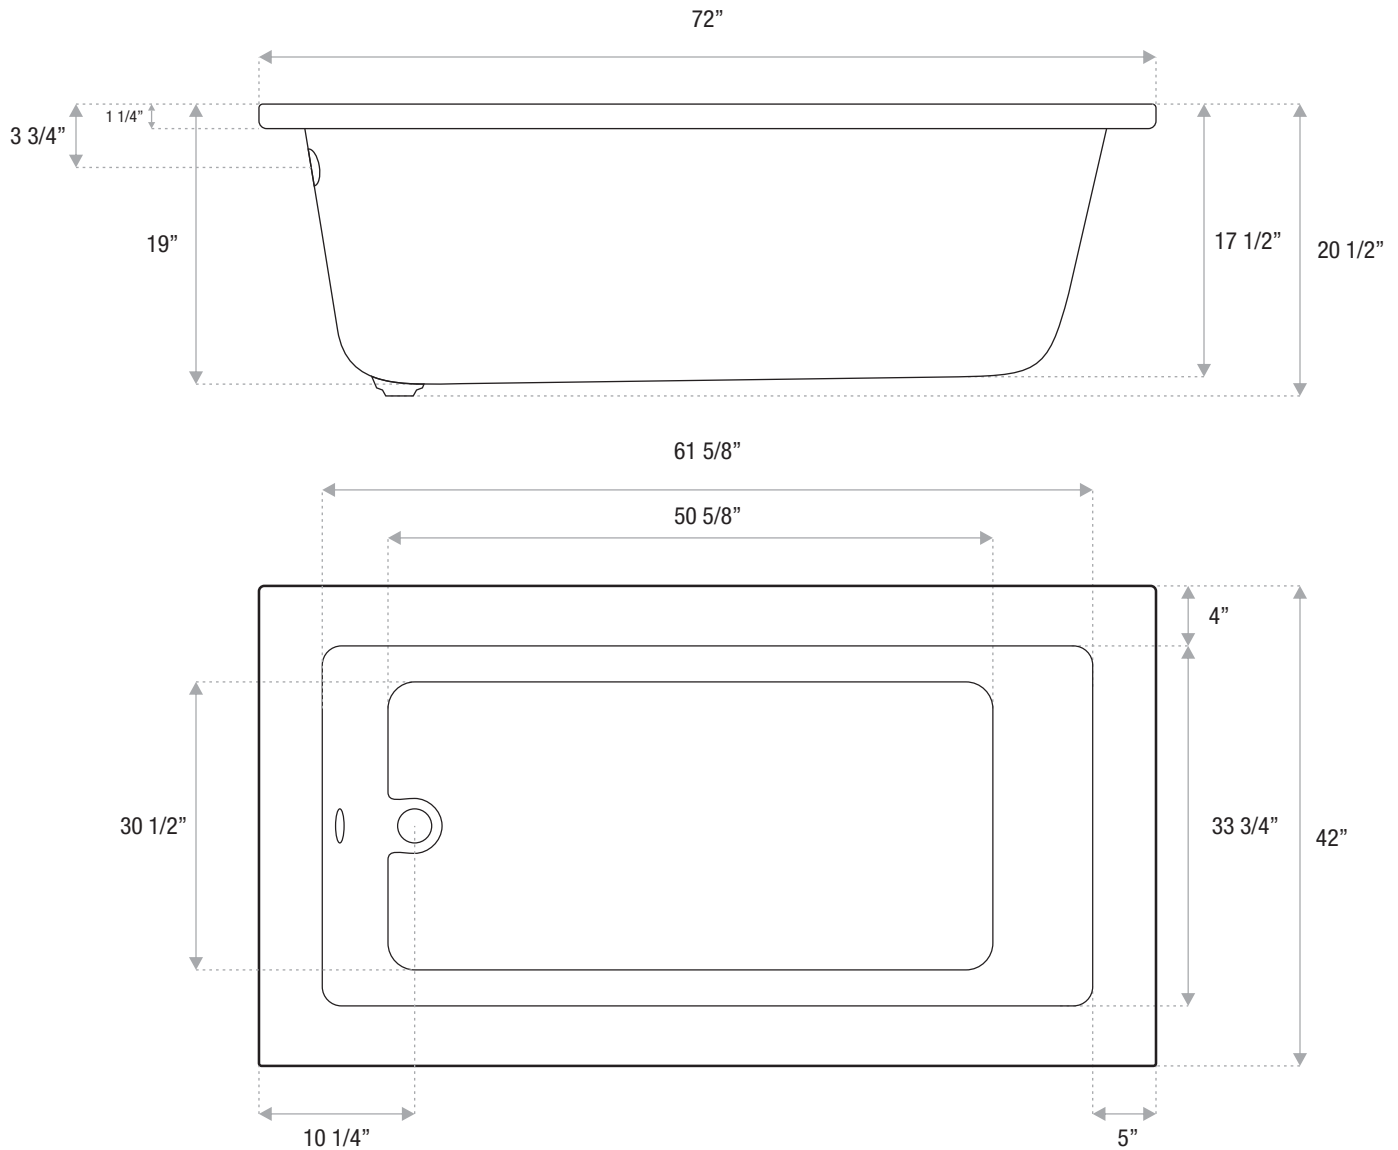

ZEN ACRYLIC

DROP-IN TUB

72 x 36 x 21

Modern Zen style with clean lines and sophistication. Available as a soaking tub or with air or water jets, or keep your bath warmer longer with our EverWarm heat exchange system.

JETSTREAM WORKS

60x36x21	60x42x21	66x36x21	72x36x21	72x42x21
----------	----------	----------	----------	----------

DETAILS

- **Shape:** rectangle
- **Type:** acrylic
- **Finish:** high gloss
- **Freestanding:** no
- **Drop-in:** yes
- **Skirted:** no
- **Water jets:** yes
- **Air jets:** yes
- **Empty weight:** 87
- **Gallons to fill:** 65
- **Faucet type:** deck/wall
- **Special colors and finishes:** no
- **EverWarm heat exchange:** yes

ZEN ACRYLIC

DROP-IN TUB

72 x 42 x 21

Modern Zen style with clean lines and sophistication. Available as a soaking tub or with air or water jets, or keep your bath warmer longer with our EverWarm heat exchange system.