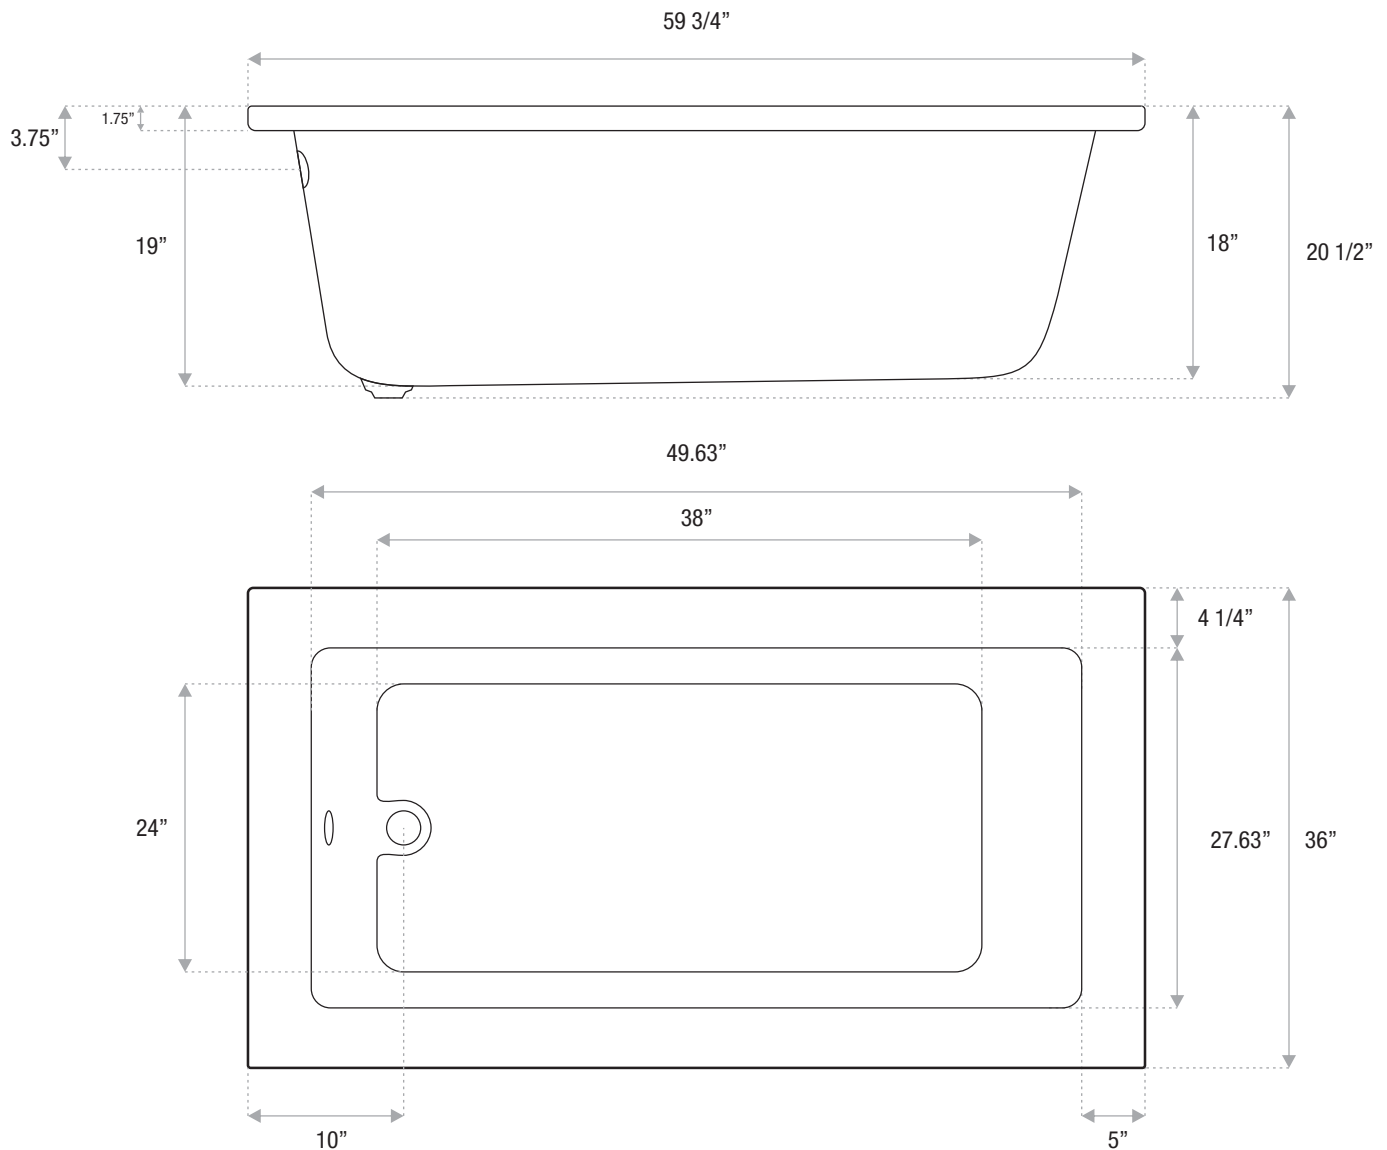

ZEN ACRYLIC

DROP-IN TUB

60 x 36 x 21

Modern Zen style with clean lines and sophistication. Available as a soaking tub or with air or water jets, or keep your bath warmer longer with our EverWarm heat exchange system.

JETSTREAM WORKS

60x36x21	60x42x21	66x36x21	72x36x21	72x42x21
----------	----------	----------	----------	----------

DETAILS

- Shape: rectangle
- Type: acrylic
- Finish: high gloss
- Freestanding: no
- Drop-in: yes
- Skirted: no
- Water jets: yes
- Air jets: yes
- Empty weight: 80
- Gallons to fill: 55
- Faucet type: deck/wall
- Special colors and finishes: no
- EverWarm heat exchange: yes

ZEN ACRYLIC		DROP-IN TUB			 JETSTREAM WORKS
		60 x 42 x 21			
<p>Modern Zen style with clean lines and sophistication. Available as a soaking tub or with air or water jets, or keep your bath warmer longer with our EverWarm heat exchange system.</p>					
60x36x21	60x42x21	66x36x21	72x36x21	72x42x21	

DETAILS

- **Shape:** rectangle
- **Type:** acrylic
- **Finish:** high gloss
- **Freestanding:** no
- **Drop-in:** yes
- **Skirted:** no
- **Water jets:** yes
- **Air jets:** yes
- **Empty weight:** 80
- **Gallons to fill:** 57
- **Faucet type:** deck/wall
- **Special colors and finishes:** no
- **EverWarm heat exchange:** yes