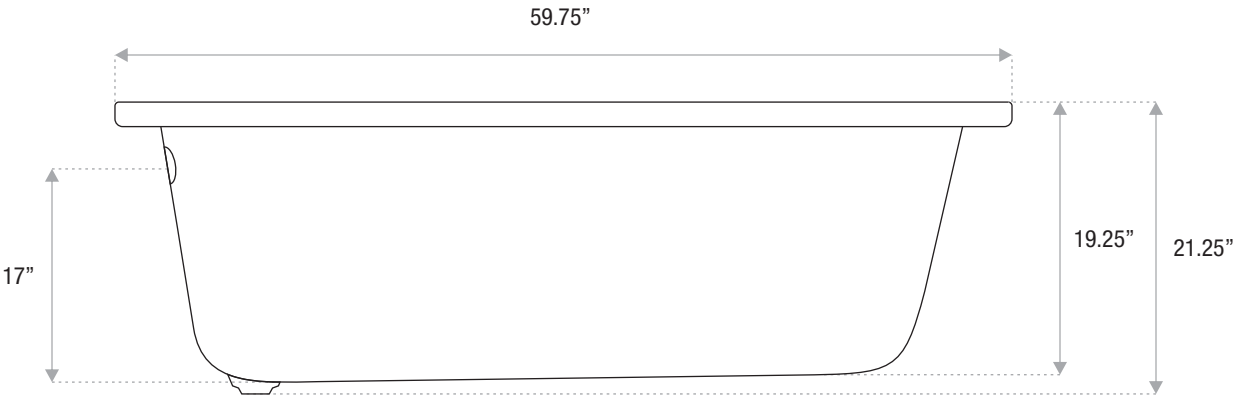

ZEN ACRYLIC

DROP-IN TUB

60 x 36 x 21

Modern Zen style with clean lines and sophistication. Available as a soaking tub or with air or water jets, or keep your bath warmer longer with our EverWarm heat exchange system.

JETSTREAM WORKS

60x36x21	60x42x21	66x36x21	72x36x21	72x42x21
----------	----------	----------	----------	----------

DETAILS

- Shape: rectangle
- Type: acrylic
- Finish: high gloss
- Freestanding: no
- Drop-in: yes
- Skirted: no
- Water jets: yes
- Air jets: yes
- Empty weight: 80
- Gallons to fill: 55
- Faucet type: deck/wall
- Special colors and finishes: no
- EverWarm heat exchange: yes

ZEN ACRYLIC		DROP-IN TUB			 JETSTREAM WORKS
		60 x 42 x 21			
<p>Modern Zen style with clean lines and sophistication. Available as a soaking tub or with air or water jets, or keep your bath warmer longer with our EverWarm heat exchange system.</p>					
60x36x21	60x42x21	66x36x21	72x36x21	72x42x21	

DETAILS

- **Shape:** rectangle
- **Type:** acrylic
- **Finish:** high gloss
- **Freestanding:** no
- **Drop-in:** yes
- **Skirted:** no
- **Water jets:** yes
- **Air jets:** yes
- **Empty weight:** 80
- **Gallons to fill:** 57
- **Faucet type:** deck/wall
- **Special colors and finishes:** no
- **EverWarm heat exchange:** yes