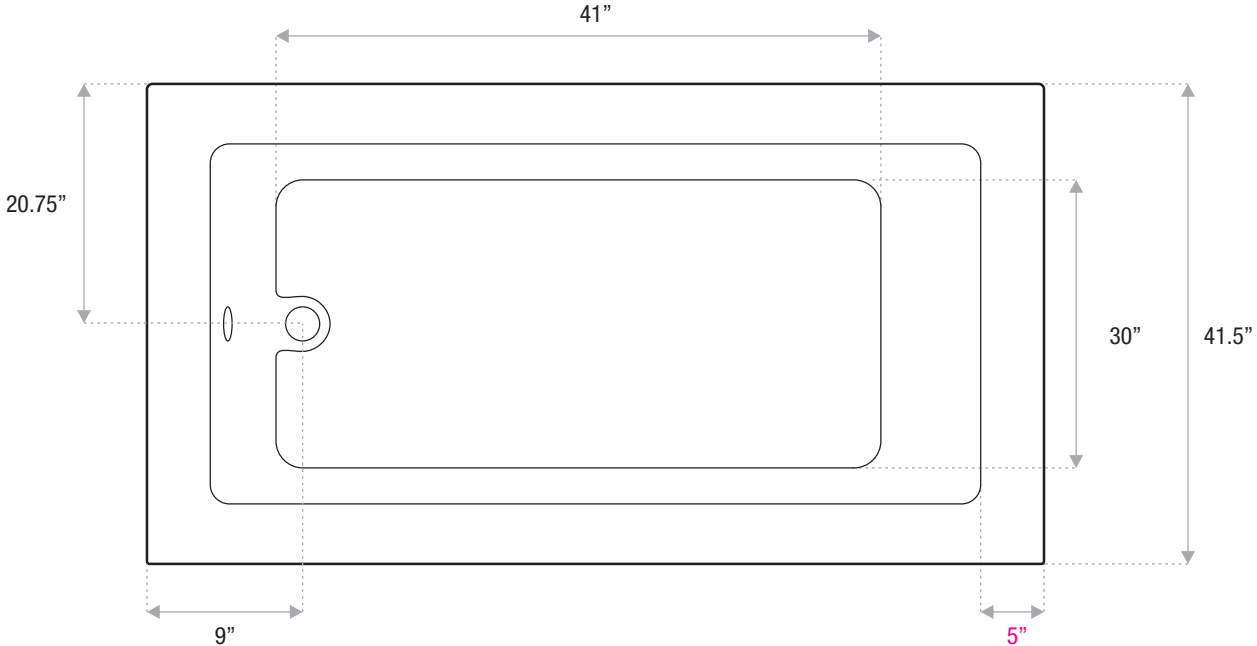

ZEN ACRYLIC

DROP-IN TUB

60 x 36 x 21

Modern Zen style with clean lines and sophistication. Available as a soaking tub or with air or water jets, or keep your bath warmer longer with our EverWarm heat exchange system.

JETSTREAM WORKS

60x36x21	60x42x21	66x36x21	72x36x21	72x42x21
----------	----------	----------	----------	----------

DETAILS

- Shape: rectangle
- Type: acrylic
- Finish: high gloss
- Freestanding: no
- Drop-in: yes
- Skirted: no
- Water jets: yes
- Air jets: yes
- Empty weight: 80
- Gallons to fill: 55
- Faucet type: deck/wall
- Special colors and finishes: no
- EverWarm heat exchange: yes

ZEN ACRYLIC		DROP-IN TUB			 JETSTREAM WORKS
		60 x 42 x 21			
<p>Modern Zen style with clean lines and sophistication. Available as a soaking tub or with air or water jets, or keep your bath warmer longer with our EverWarm heat exchange system.</p>					
60x36x21	60x42x21	66x36x21	72x36x21	72x42x21	

DETAILS

- **Shape:** rectangle
- **Type:** acrylic
- **Finish:** high gloss
- **Freestanding:** no
- **Drop-in:** yes
- **Skirted:** no
- **Water jets:** yes
- **Air jets:** yes
- **Empty weight:** 80
- **Gallons to fill:** 57
- **Faucet type:** deck/wall
- **Special colors and finishes:** no
- **EverWarm heat exchange:** yes