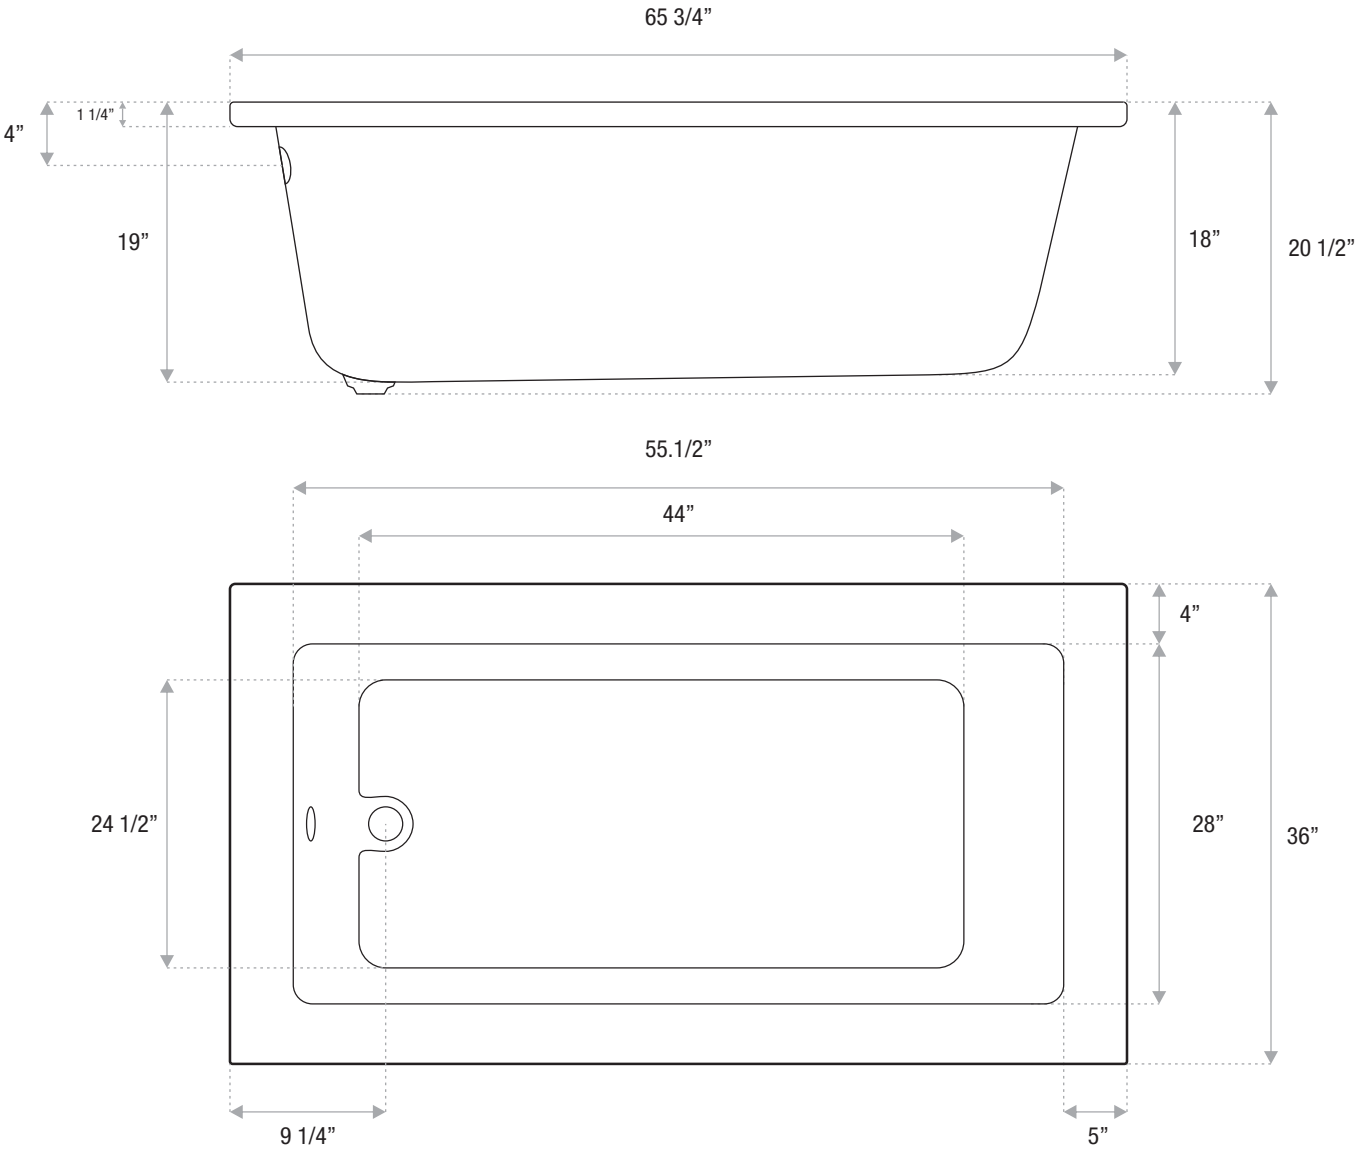

ZEN ACRYLIC		DROP-IN TUB			 JETSTREAM WORKS
		66 x 36 x 21			
Modern Zen style with clean lines and sophistication. Available as a soaking tub or with air or water jets, or keep your bath warmer longer with our EverWarm heat exchange system.					
60x36x21	60x42x21	66x36x21	72x36x21	72x42x21	

DETAILS

- **Shape:** rectangle
- **Type:** acrylic
- **Finish:** high gloss
- **Freestanding:** no
- **Drop-in:** yes
- **Skirted:** no
- **Water jets:** yes
- **Air jets:** yes
- **Empty weight:** 87
- **Gallons to fill:** 65
- **Faucet type:** deck/wall
- **Special colors and finishes:** no
- **EverWarm heat exchange:** yes