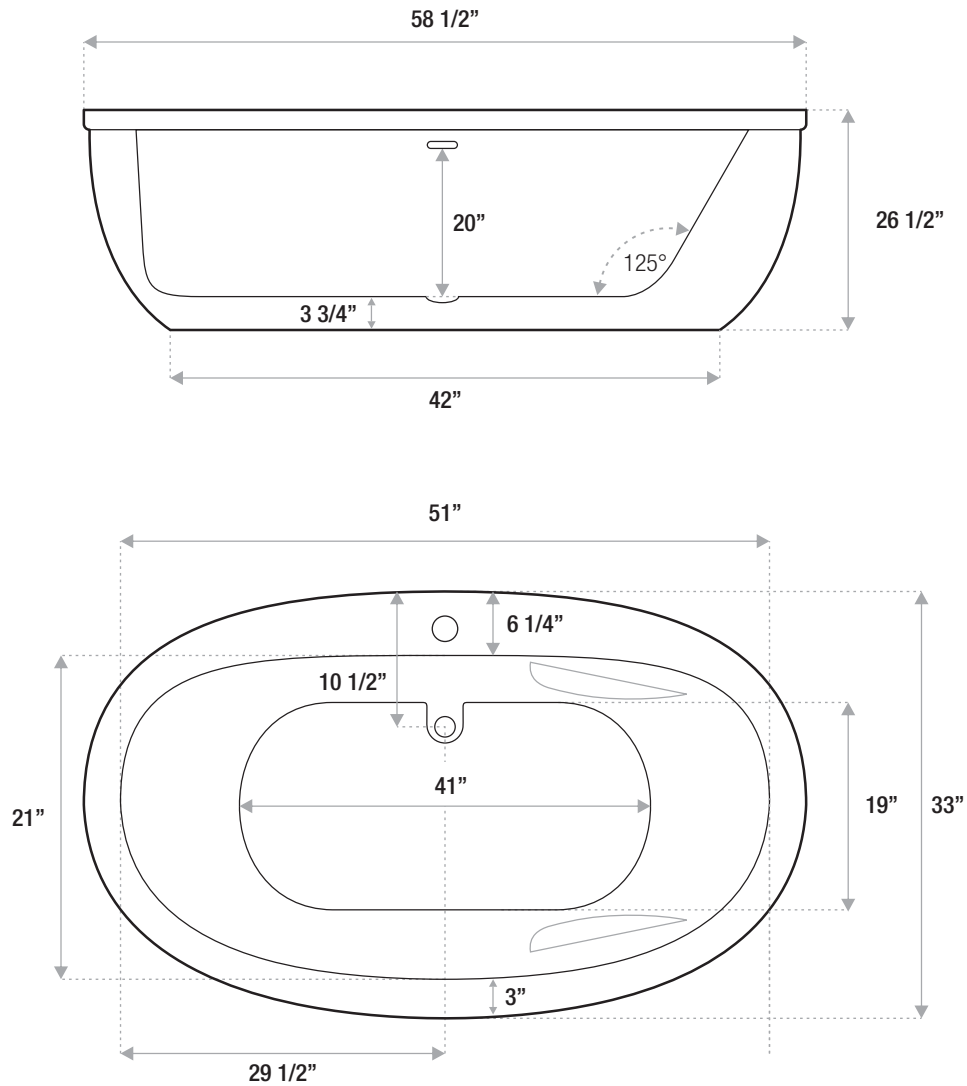

SARAH

ACRYLIC

58 x 33 x 27

Modern Freestanding Acrylic - an oval-shaped, modern tub with a wide rim that can accommodate a deck mounted.

JETSTREAM WORKS

58x33x27

66x36x27

DETAILS

- Shape: Oval
- Type: Acrylic
- Finish: Hi-Gloss
- Freestanding: Yes
- Drop-in: Yes
- Skirted: Yes
- Water jets: Yes
- Air jets: Yes
- Empty weight: 205
- Gallons to fill: 70
- Faucet type: deck / floor / wall
- Special colors and finishes: Yes

S A R A H

ACRYLIC

66 x 36 x 27

Modern Freestanding Acrylic - an oval-shaped, modern tub with a wide rim that can accommodate a deck mounted.

JETSTREAM WORKS

58x33x27

66x36x27

DETAILS

- Shape: Oval
- Type: Acrylic
- Finish: Hi-Gloss
- Freestanding: Yes
- Drop-in: Yes
- Skirted: Yes
- Water jets: Yes
- Air jets: Yes
- Empty weight: 410
- Gallons to fill: 80
- Faucet type: deck / floor / wall
- Special colors and finishes: Yes