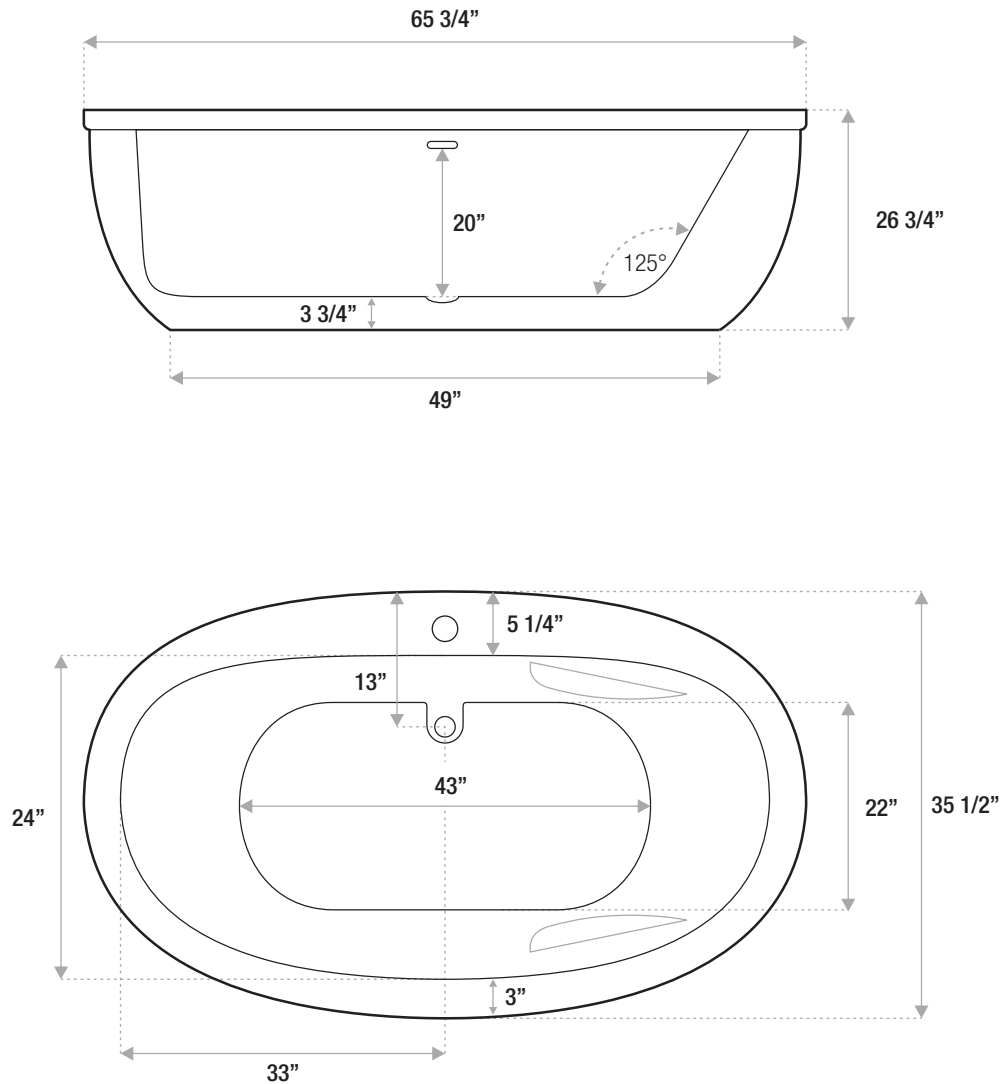

SARAH

ACRYLIC

58 x 33 x 27

Modern Freestanding Acrylic - an oval-shaped, modern tub with a wide rim that can accommodate a deck mounted.

JETSTREAM WORKS

58x33x27

66x36x27

DETAILS

- Shape: Oval
- Type: Acrylic
- Finish: Hi-Gloss
- Freestanding: Yes
- Drop-in: Yes
- Skirted: Yes
- Water jets: Yes
- Air jets: Yes
- Empty weight: 205
- Gallons to fill: 70
- Faucet type: deck / floor / wall
- Special colors and finishes: Yes

S A R A H

ACRYLIC

66 x 36 x 27

Modern Freestanding Acrylic - an oval-shaped, modern tub with a wide rim that can accommodate a deck mounted.

JETSTREAM WORKS

58x33x27

66x36x27

DETAILS

- Shape: Oval
- Type: Acrylic
- Finish: Hi-Gloss
- Freestanding: Yes
- Drop-in: Yes
- Skirted: Yes
- Water jets: Yes
- Air jets: Yes
- Empty weight: 410
- Gallons to fill: 80
- Faucet type: deck / floor / wall
- Special colors and finishes: Yes