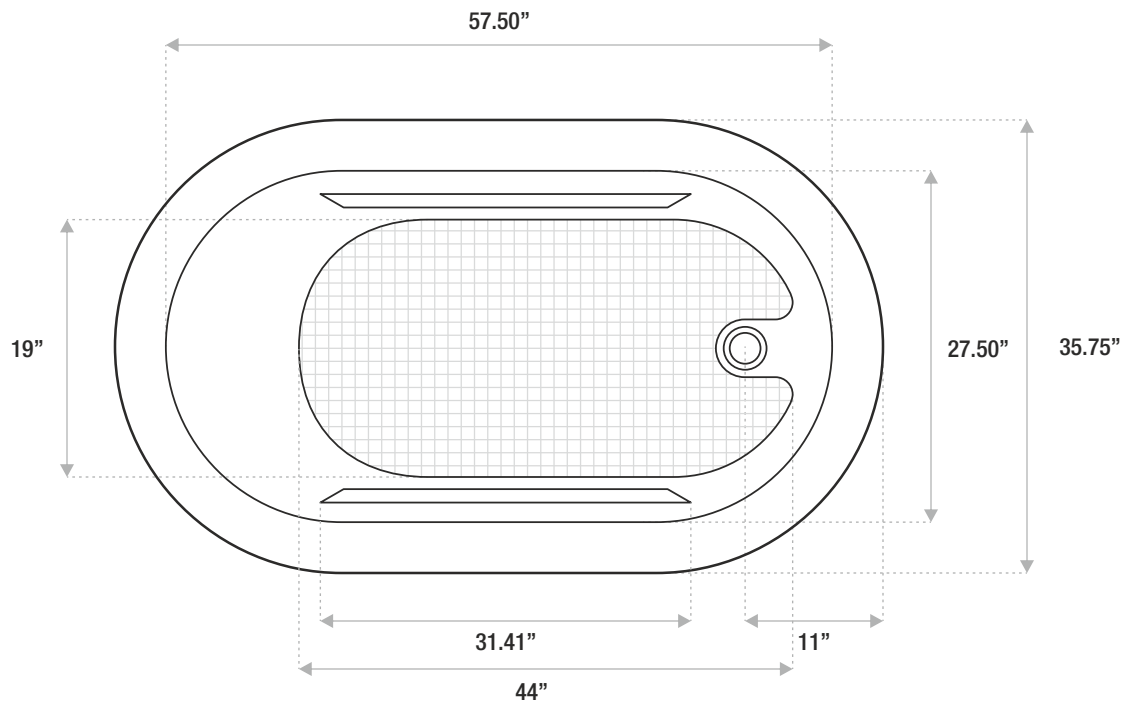

Z O E

MODERN FREESTANDING

60 x 36 x 20

A modern flat edge deck oval tub to update and bring style to any bathroom.

Sizes

Available in three sizes.

60x36x20

60x36x20

60x36x20

Z O E

MODERN FREESTANDING

66 x 36 x 20

A modern flat edge deck oval tub to update and bring style to any bathroom.

Sizes

Available in three sizes.

60x36x20

66x36x20

60x36x20

Z O E

MODERN FREESTANDING

72 x 36 x 20

A modern flat edge deck oval tub to update and bring style to any bathroom.

Sizes

Available in three sizes.

60x36x20

66x36x20

72x36x20