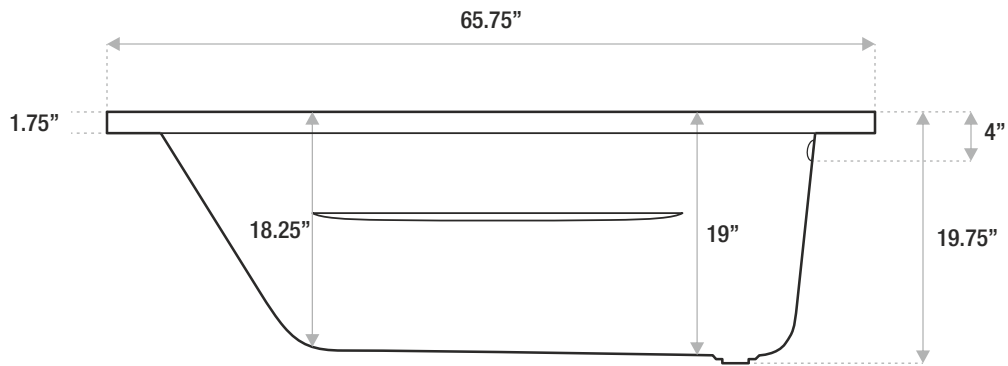

Z O E

MODERN FREESTANDING

60 x 36 x 20

A modern flat edge deck oval tub to update and bring style to any bathroom.

Sizes

Available in three sizes.

60x36x20

60x36x20

60x36x20

Z O E

MODERN FREESTANDING

66 x 36 x 20

A modern flat edge deck oval tub to update and bring style to any bathroom.

Sizes

Available in three sizes.

60x36x20

66x36x20

60x36x20

Z O E

MODERN FREESTANDING

72 x 36 x 20

A modern flat edge deck oval tub to update and bring style to any bathroom.

Sizes

Available in three sizes.

60x36x20

66x36x20

72x36x20