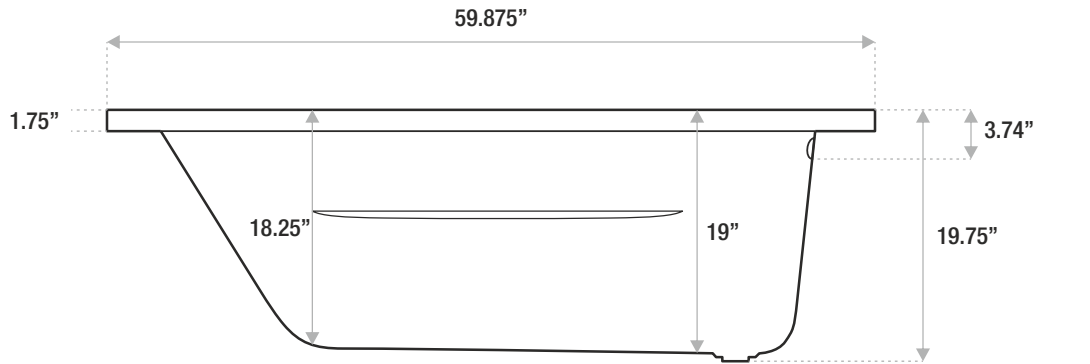

Z O E

MODERN FREESTANDING

60 x 36 x 20

A modern flat edge deck oval tub to update and bring style to any bathroom.

Sizes

Available in three sizes.

60x36x20

60x36x20

60x36x20

Z O E

MODERN FREESTANDING

66 x 36 x 20

A modern flat edge deck oval tub to update and bring style to any bathroom.

Sizes

Available in three sizes.

60x36x20

66x36x20

60x36x20

Z O E

MODERN FREESTANDING

72 x 36 x 20

A modern flat edge deck oval tub to update and bring style to any bathroom.

Sizes

Available in three sizes.

60x36x20

66x36x20

72x36x20