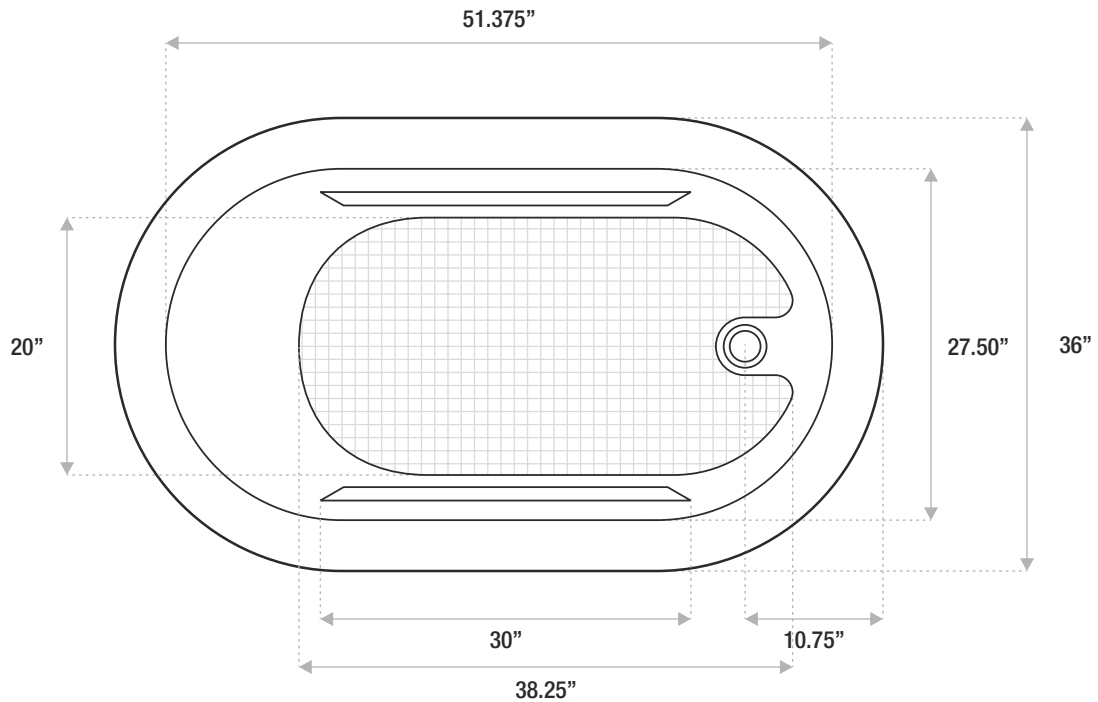

Z O E

MODERN FREESTANDING

60 x 36 x 20

A modern flat edge deck oval tub to update and bring style to any bathroom.

Sizes

Available in three sizes.

60x36x20

60x36x20

60x36x20

Z O E

MODERN FREESTANDING

66 x 36 x 20

A modern flat edge deck oval tub to update and bring style to any bathroom.

Sizes

Available in three sizes.

60x36x20

66x36x20

60x36x20

Z O E

MODERN FREESTANDING

72 x 36 x 20

A modern flat edge deck oval tub to update and bring style to any bathroom.

Sizes

Available in three sizes.

60x36x20

66x36x20

72x36x20