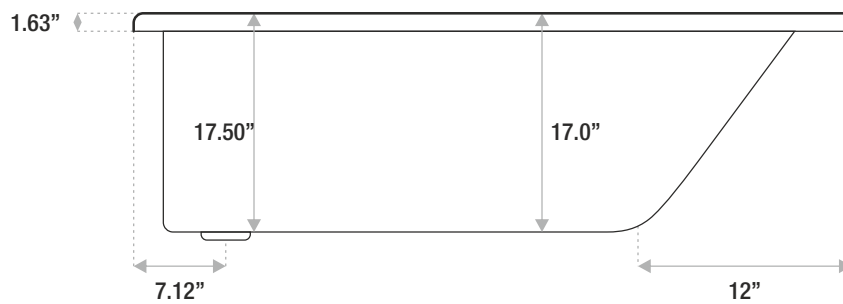

J - 2 1 1

ACRYLIC BATH

56 x 38 x 17

Tub with no deck for a rounded elegant tub.
Composed of Sturdy hi-gloss acrylic material.

DETAILS

- Shape: Oval
- Type: Acrylic
- Finish: Hi-Gloss
- Freestanding: No
- Drop-in: Yes
- Skirted: No
- Water jets: Yes
- Air jets: Yes
- Faucet type: deck / floor / wall
- Special colors and finishes: No