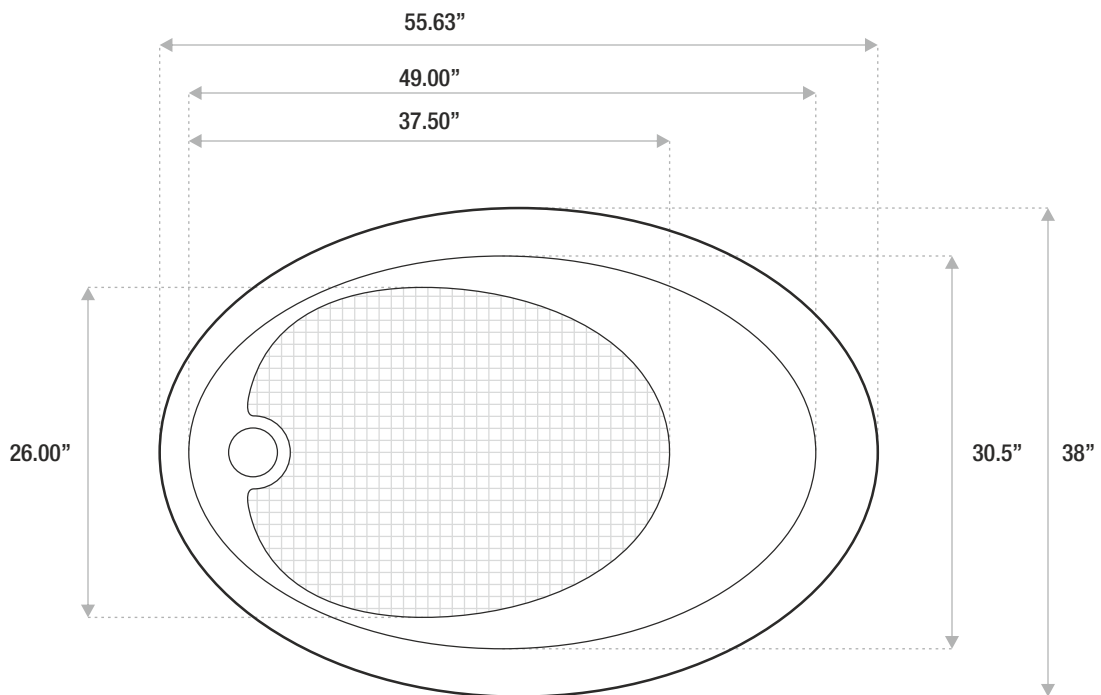

J - 2 1 1

ACRYLIC BATH

56 x 38 x 17

Tub with no deck for a rounded elegant tub.
Composed of Sturdy hi-gloss acrylic material.

DETAILS

- Shape: Oval
- Type: Acrylic
- Finish: Hi-Gloss
- Freestanding: No
- Drop-in: Yes
- Skirted: No
- Water jets: Yes
- Air jets: Yes
- Faucet type: deck / floor / wall
- Special colors and finishes: No