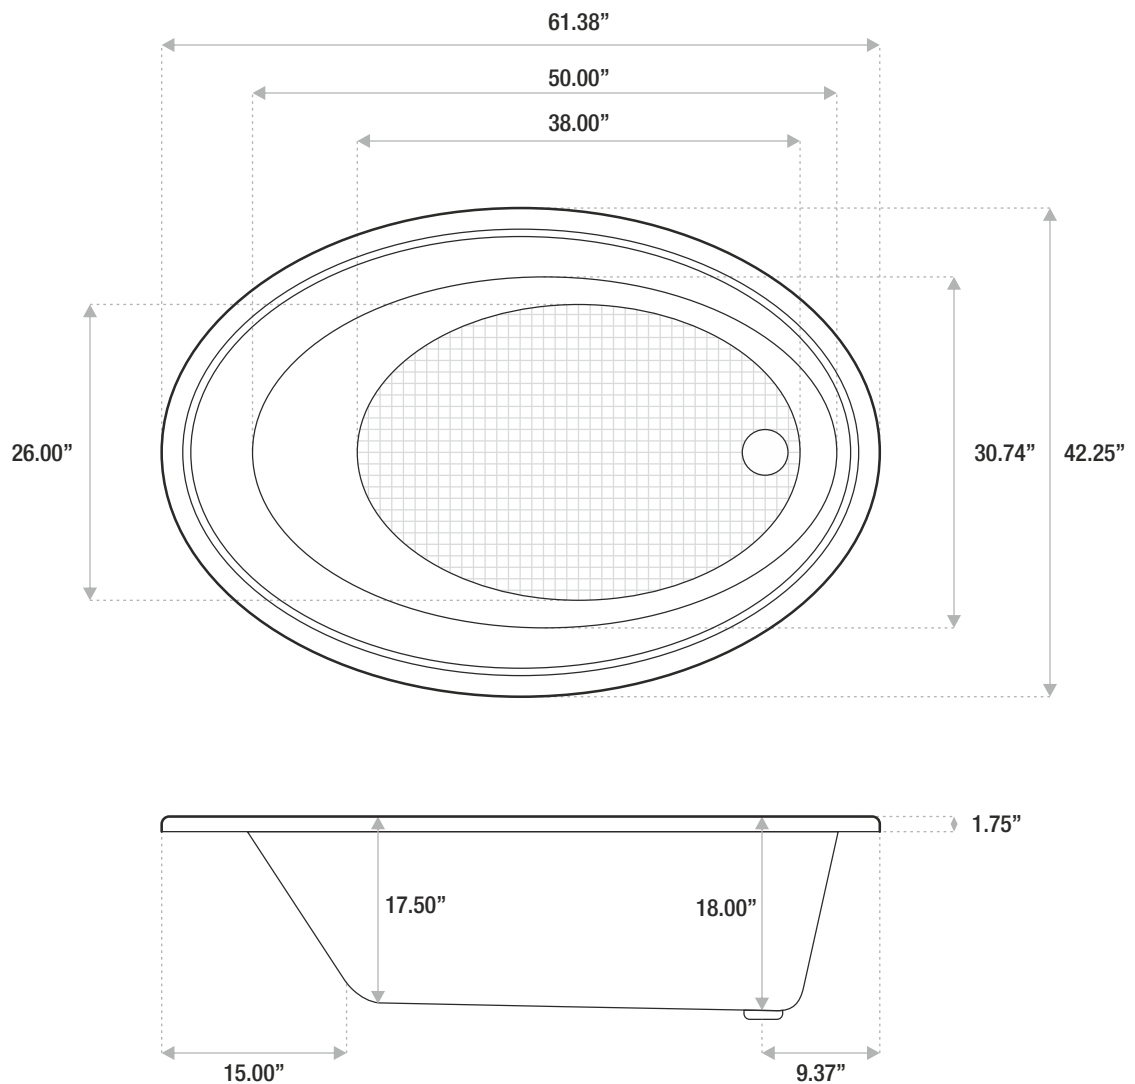

J - 2 1 0

ACRYLIC BATH

61 x 42 x 18

Tub with no deck for a rounded elegant tub.
Composed of Sturdy hi-gloss acrylic material.

DETAILS

- Shape: Oval
- Type: Acrylic
- Finish: Hi-Gloss
- Freestanding: No
- Drop-in: Yes
- Skirted: No
- Water jets: Yes
- Air jets: Yes
- Faucet type: deck / floor / wall
- Special colors and finishes: No