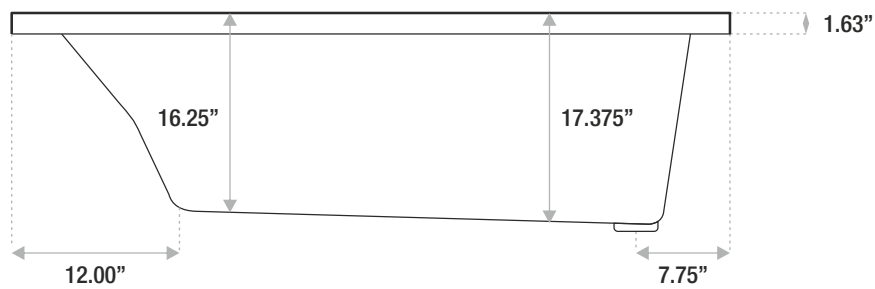

J - 1 0 1

ACRYLIC BATH

60 x 32 x 17

A Stylish rectangle tub with armrests that is perfect for a smaller space.

DETAILS

- Shape: Rectangle
- Type: Acrylic
- Finish: Hi-Gloss
- Freestanding: No
- Drop-in: Yes
- Skirted: No
- Water jets: Yes
- Air jets: Yes
- Faucet type: deck / floor / wall
- Special colors and finishes: No