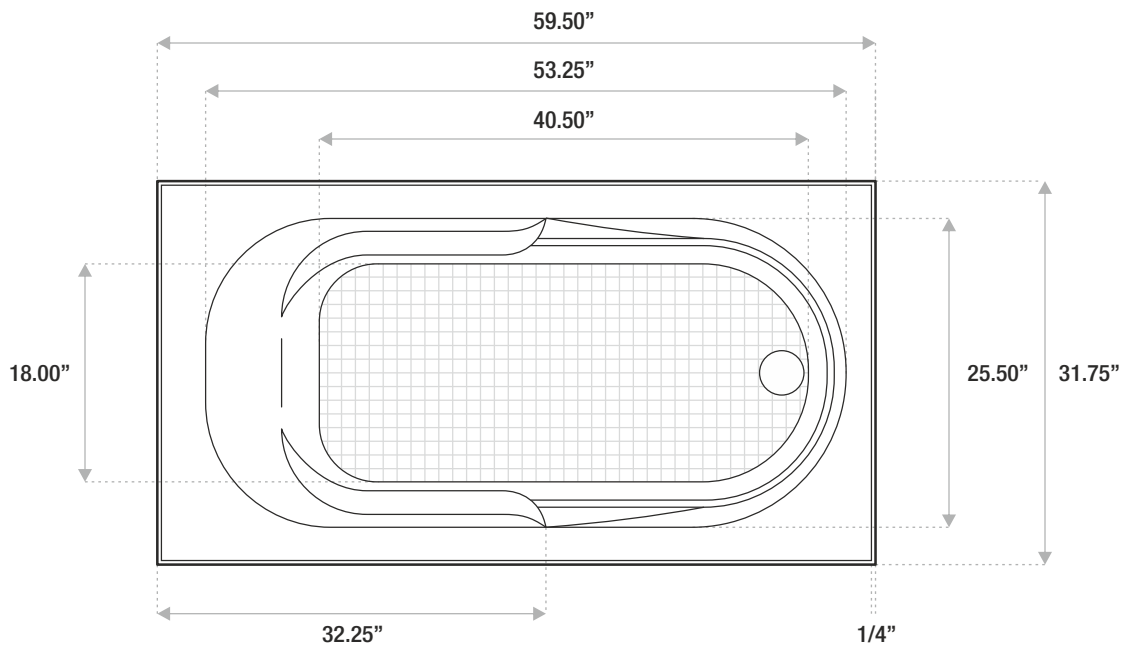

J - 1 0 1

ACRYLIC BATH

60 x 32 x 17

A Stylish rectangle tub with armrests that is perfect for a smaller space.

DETAILS

- Shape: Rectangle
- Type: Acrylic
- Finish: Hi-Gloss
- Freestanding: No
- Drop-in: Yes
- Skirted: No
- Water jets: Yes
- Air jets: Yes
- Faucet type: deck / floor / wall
- Special colors and finishes: No