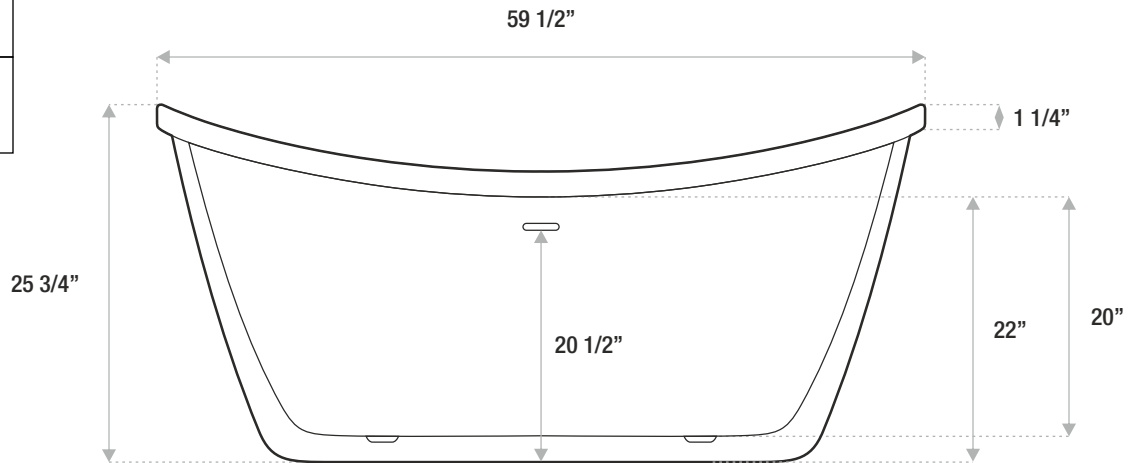

ALEXA

MODERN FREESTANDING
ACRYLIC

59 x 33 x 25

A unique classic yet, contemporary curve top acrylic freestanding tub with an integral overflow channel, that is sure to add a touch of elegance to any bathroom.

JETSTREAM WORKS

Sizes

Available in two sizes.

59x33x25

66x36x25

DETAILS

- Shape: Oval
- Type: Acrylic
- Finish: Hi-Gloss
- Freestanding: Yes
- Drop-in: No
- Skirted: Yes
- Water jets: Yes
- Air jets: Yes
- Empty weight: 95
- Gallons to fill: 48
- Faucet type: deck / floor / wall
- Special colors and finishes: Yes

ALEXA

MODERN FREESTANDING
ACRYLIC

66 x 36 x 25

A unique classic yet, contemporary curve top acrylic freestanding tub with an integral overflow channel, that is sure to add a touch of elegance to any bathroom.