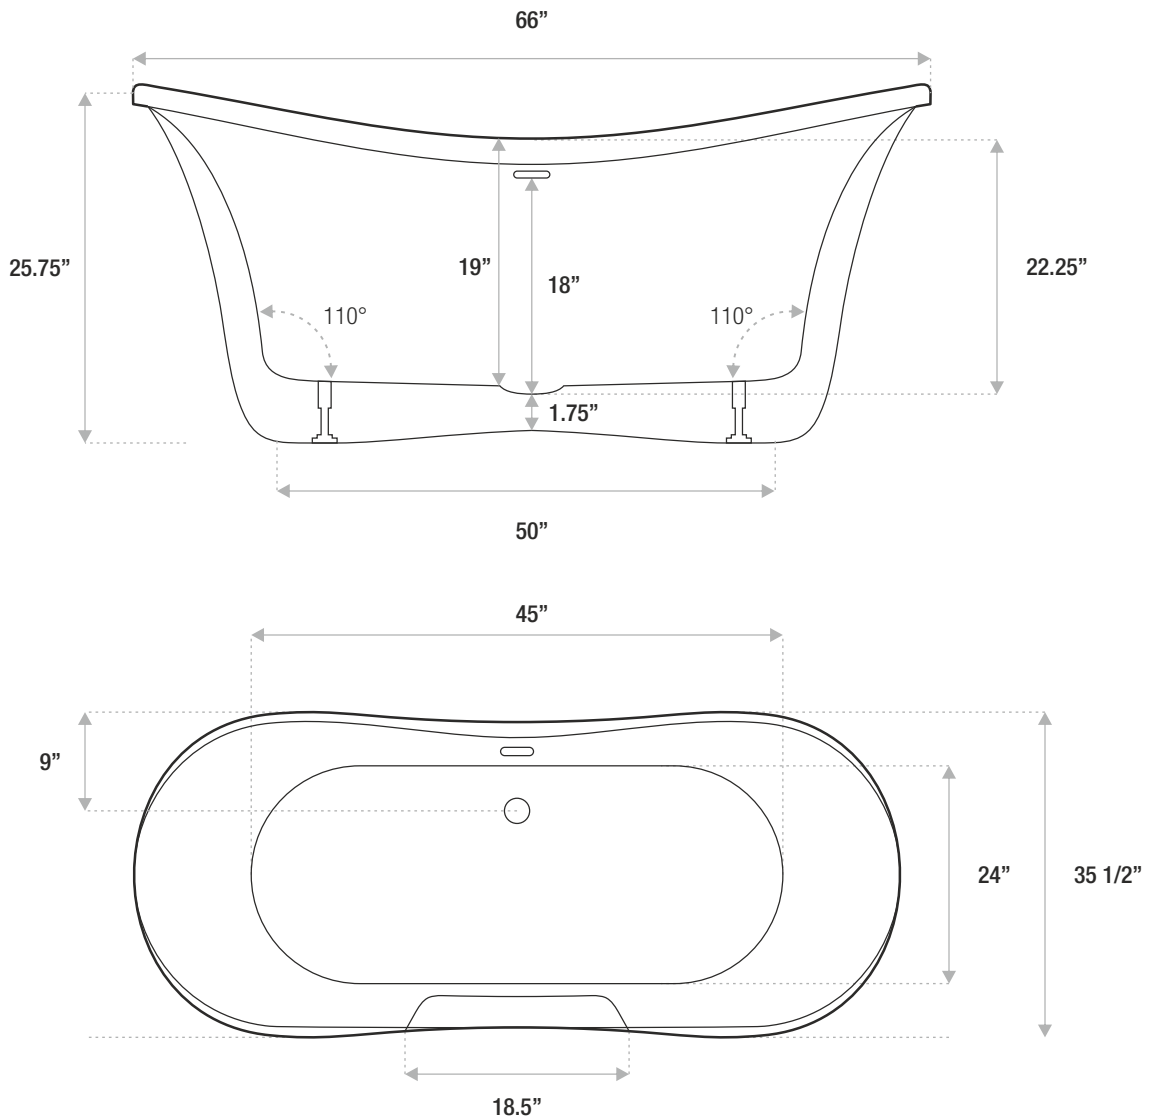

ALEXA

MODERN FREESTANDING
ACRYLIC

59 x 33 x 25

A unique classic yet, contemporary curve top acrylic freestanding tub with an integral overflow channel, that is sure to add a touch of elegance to any bathroom.

JETSTREAM WORKS

Sizes

Available in two sizes.

59x33x25

66x36x25

DETAILS

- Shape: Oval
- Type: Acrylic
- Finish: Hi-Gloss
- Freestanding: Yes
- Drop-in: No
- Skirted: Yes
- Water jets: Yes
- Air jets: Yes
- Empty weight: 95
- Gallons to fill: 48
- Faucet type: deck / floor / wall
- Special colors and finishes: Yes

ALEXA

MODERN FREESTANDING
ACRYLIC

66 x 36 x 25

A unique classic yet, contemporary curve top acrylic freestanding tub with an integral overflow channel, that is sure to add a touch of elegance to any bathroom.