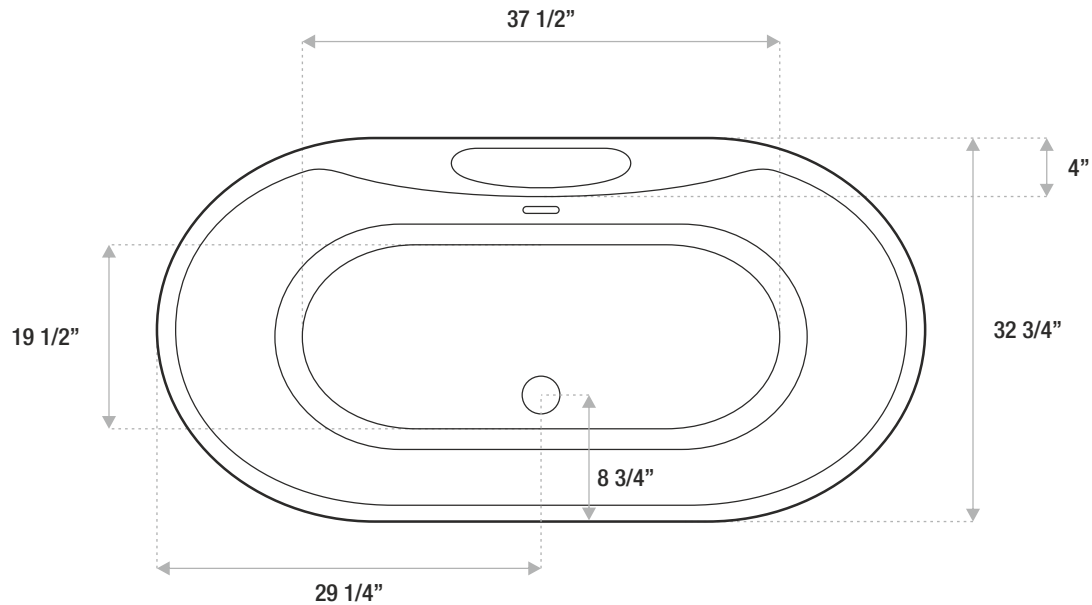

ALEXA

MODERN FREESTANDING
ACRYLIC

59 x 33 x 25

A unique classic yet, contemporary curve top acrylic freestanding tub with an integral overflow channel, that is sure to add a touch of elegance to any bathroom.

JETSTREAM WORKS

Sizes

Available in two sizes.

59x33x25

66x36x25

DETAILS

- Shape: Oval
- Type: Acrylic
- Finish: Hi-Gloss
- Freestanding: Yes
- Drop-in: No
- Skirted: Yes
- Water jets: Yes
- Air jets: Yes
- Empty weight: 95
- Gallons to fill: 48
- Faucet type: deck / floor / wall
- Special colors and finishes: Yes

ALEXA

MODERN FREESTANDING
ACRYLIC

66 x 36 x 25

A unique classic yet, contemporary curve top acrylic freestanding tub with an integral overflow channel, that is sure to add a touch of elegance to any bathroom.