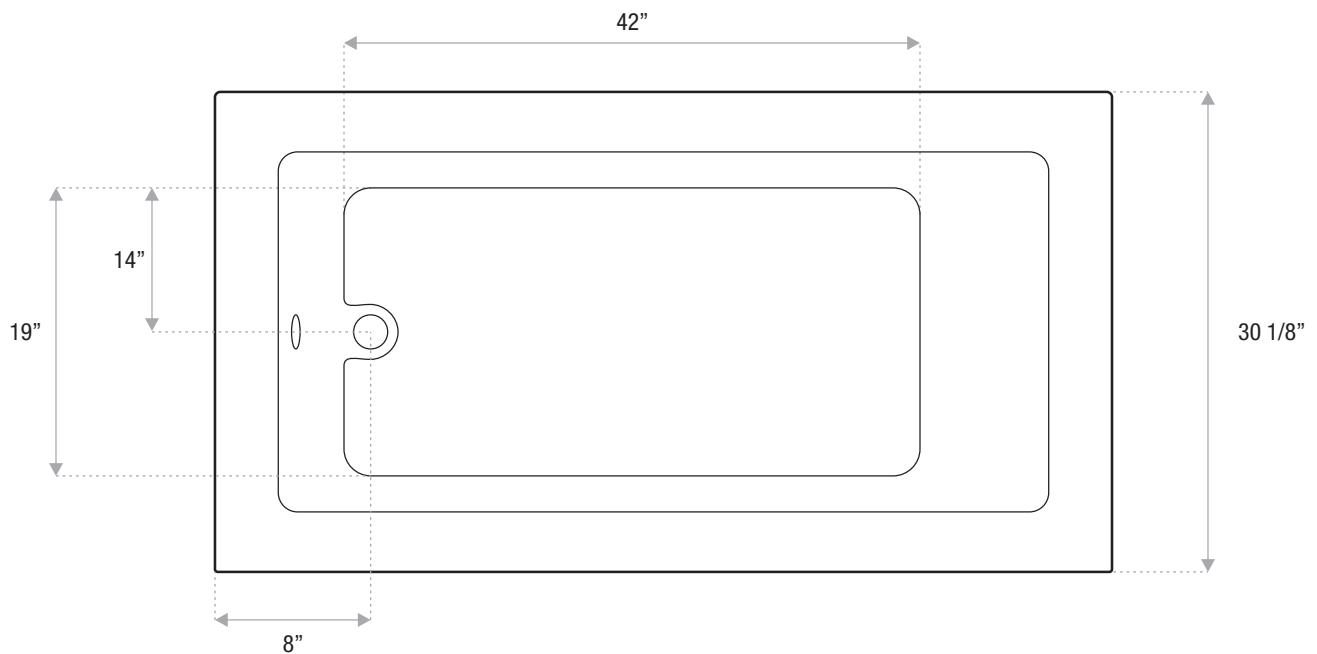

**AVA
ACRYLIC**

DROP-IN TUB

60 x 30 x 18

Modern Ava style with clean lines and sophistication. Available as a soaking tub or with air or water jets, or keep your bath warmer longer with our EverWarm heat exchange system.

DETAILS

- **Shape:** rectangle
- **Type:** acrylic
- **Finish:** high gloss
- **Freestanding:** no
- **Drop-in:** no
- **Skirted:** yes
- **Water jets:** yes
- **Air jets:** yes
- **Empty weight:** 80
- **Gallons to fill:** 55
- **Faucet type:** deck/wall
- **Special colors and finishes:** no
- **EverWarm heat exchange:** yes