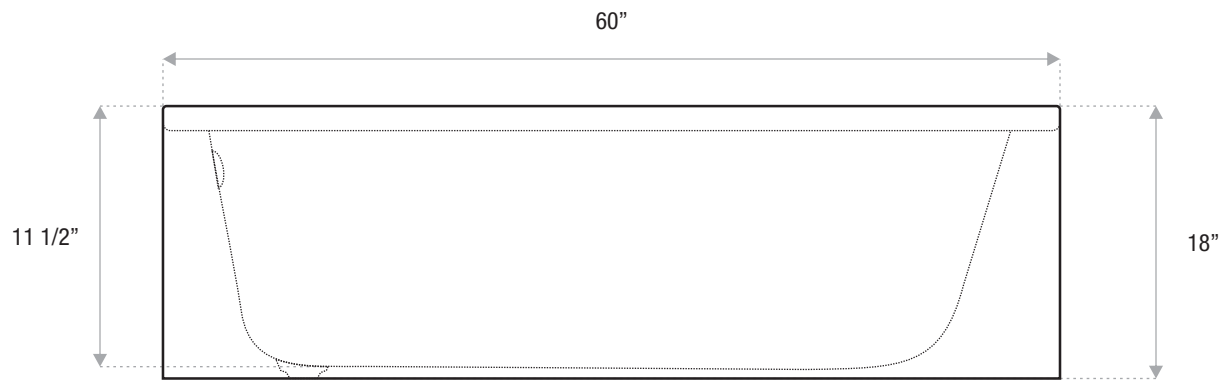

**AVA
ACRYLIC**

DROP-IN TUB

60 x 30 x 18

Modern Ava style with clean lines and sophistication. Available as a soaking tub or with air or water jets, or keep your bath warmer longer with our EverWarm heat exchange system.

DETAILS

- **Shape:** rectangle
- **Type:** acrylic
- **Finish:** high gloss
- **Freestanding:** no
- **Drop-in:** no
- **Skirted:** yes
- **Water jets:** yes
- **Air jets:** yes
- **Empty weight:** 80
- **Gallons to fill:** 55
- **Faucet type:** deck/wall
- **Special colors and finishes:** no
- **EverWarm heat exchange:** yes